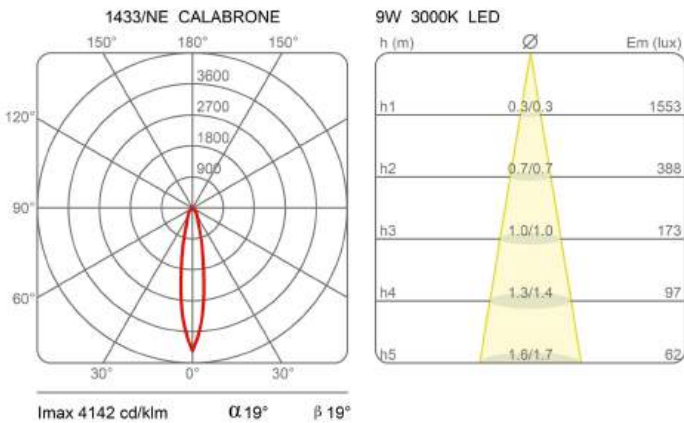

Certifications

Photometric curves