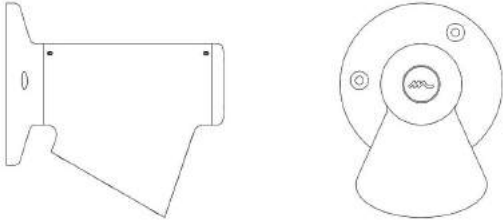

1440/AN Bruco da parete

design studio natural, 2019

Outdoor lamp, diffused light, componible. Composed of many elements with 1 or max 4 lamps bodies. Aluminium die casting. With pole to be fixed on the floor or with support to fix on the wall. LED light source integrated. Every body lamp (A) can be fixed on the pole (E) with only one direction light or with 4 90° positions. Awards: iF Design Award 2019

Dimensions

Width:	-
Height:	14 cm
Length:	-
Depth:	17,5
Diameter:	13 cm

Hole Diameter:	-
Hole Depth:	-
Net weight:	1,5 Kg

Light Source

Watt:	8W LED
Lumen:	820 lm
Light Source:	led
CRI:	>90
duration:	50000
CCT:	2700K
Energy degree:	A++

Device Specifications

Type of emission:	direct/indirect	Power cable length:	-	Driver:	-
Power:	8W	Steel cable length:	-	Power supply assembly:	-
Light output:	237lm	Glow Wire Test:	-	Power supply:	-
Beam angle:	-	Impact Resistance:	-	Type of dimming:	-
				Voltage:	-

technical drawing

Dimensions

Width: -
Height: 14 cm
Length: -
Depth: 17,5
Diameter: 13 cm

Hole Diameter: -
Hole Depth: -
Net weight: 1,5 Kg

photometrics data