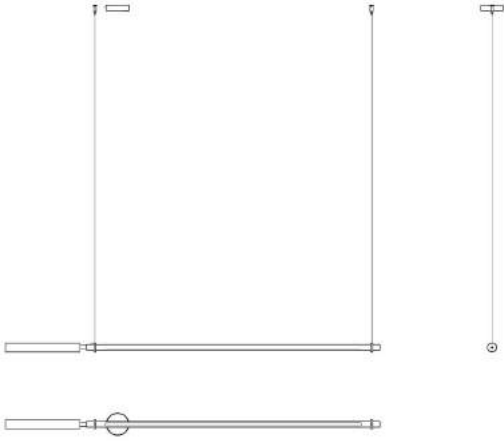

Dimensions

Width:	-
Height:	-
Length:	167 cm
Depth:	-
Diameter:	2,5 cm

Hole Diameter:	-
Hole Depth:	-
Net weight:	1,8 Kg

Light Source

Watt:	14W
Lumen:	2300 lm
Light Source:	led
CRI:	>80
duration:	50000
CCT:	3000K
Energy degree:	A++

Device Specifications

Type of emission:	direct/indirect	Power cable length:	400 cm	Driver:	included
Power:	31W	Steel cable length:	350 cm	Power supply assembly:	internal
Light output:	1242lm	Glow Wire Test:	-	Power supply:	electronic power supply
Beam angle:	-	Impact Resistance:	-	Type of dimming:	-
				Voltage:	230V

Dimensions

Width: -

Height: -

Length: 167 cm

Depth: -

Diameter: 2,5 cm

Hole Diameter: -

Hole Depth: -

Net weight: 1,8 Kg

COLIBRI' 2087/NE
design emiliana martinelli, 2014