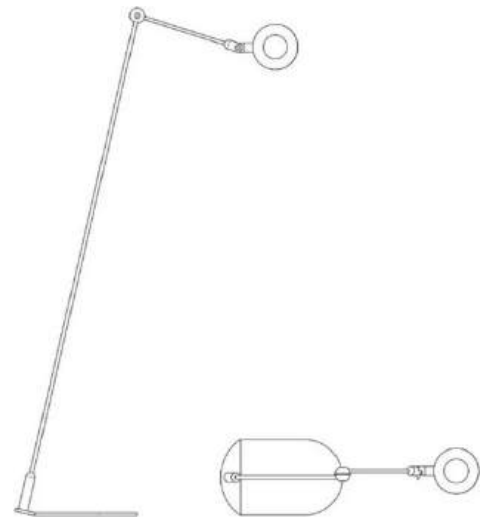

# L'Amica

Emiliana Martinelli

colors

Typology Floor  
Utilisation Indoor

230V 7.2 W 800 lm

direct light

indirect light

A floor version of the l'Amica table lamp, with adjustable arm and reflector to light your relaxation corner. Aluminum structure painted. LED light source integrated. Electronic driver on the plug.

Family	L'Amica
Typology	Floor
Utilisation	Indoor

**Dimensions**

Height	125 cm
Power supply cable length	150 cm
Weight	4.5 Kg

**Materials**

Structure	iron	Diffuser	methacrylate 040
Riflettore	aluminium	Base	iron
Elementi	nylon		

Voltage	230V	Watt	7.2 W
Power unit	Included	Lumen	800 lm
Mounting Power Supply	External	CRI	>80
Power supply	Electronic plug-in power supply	Duration	50000 h
Non dimmable		CCT	3000 K
		Energy class	F

**Certifications****Colour variant code**