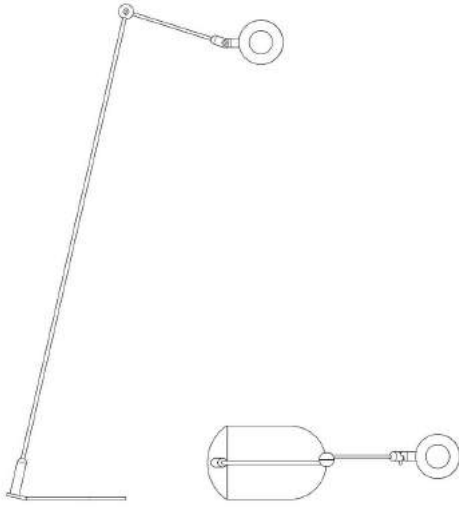

2303/NE l'amica

design emiliana martinelli, 2012

A floor version of the l'Amica table lamp, with swivel arm and reflector to light your relaxation corner. Aluminum structure painted in the new glossy black color, with details in Living Coral. LED light source, driver on the plug.

Market: This item is available in the following countries:
EUROPE

Dimensions

Width:	-
Height:	125 cm
Length:	-
Depth:	-
Diameter:	-

Hole Diameter:	-
Hole Depth:	-
Net weight:	4,5 Kg

Light Source

Watt:	9W
Lumen:	900 lm
Light Source:	led
CRI:	>90
duration:	50000
Energy degree:	A++

Device Specifications

Type of emission:	direct	Power supply length:	150 cm	Driver:	included
Power:	-	Steel cable length:	-	Power supply assembly:	external
Light output:	-	Glow Wire Test:	-	Power supply:	electronic driver dimmable on the plug
Beam angle:	-	Impact Resistance:	IK00,IK01,IK02,IK03	Type of dimming:	-
				Voltage:	230V

Dimensions

Width: -
Height: 125 cm
Length: -
Depth: -
Diameter: -

Hole Diameter: -
Hole Depth: -
Net weight: 4,5 Kg

l'amica 2303/NE
design emiliana martinelli, 2012