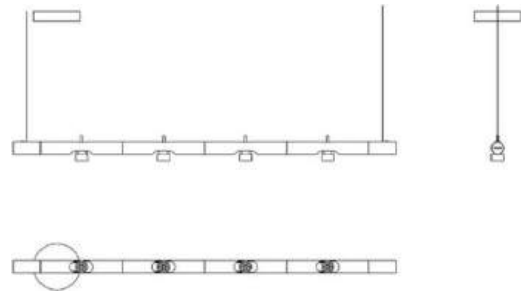

Calabrone

8 spots

Emiliana Martinelli

colors

Typology Pendant
Utilisation Indoor

230V 8x 9 W 1224 lm (9792lm)

direct light

indirect light

Modular hanging lamp. Painted aluminium structure with 4 adjustable and directional spots with integrated LED light source. Electronic drivers into the box fixed at the ceiling. Also available the joint of connection for the combination of more modules (code 30869).

Interchangeable lens 10° - 40° (on request).

Award

Family	Calabrone
Typology	Pendant
Utilisation	Indoor

Dimensions

Profondità	7,5 cm
Lunghezza	270 cm
Diameter	4,5 cm
Power supply cable length	400 cm
Weight	7 Kg

Materials

Structure	aluminium	Diffuser	polycarbonate
Canopy	aluminium		

Voltage	230V	8 X Watt	9 W
Power unit	Included	Lumen	1224 lm (9792 lm)
Mounting Power Supply	External	CRI	>80
Power supply	Electronic dimmable power supply	CCT	3000 K
Dimming	Push Dali2	Energy class	