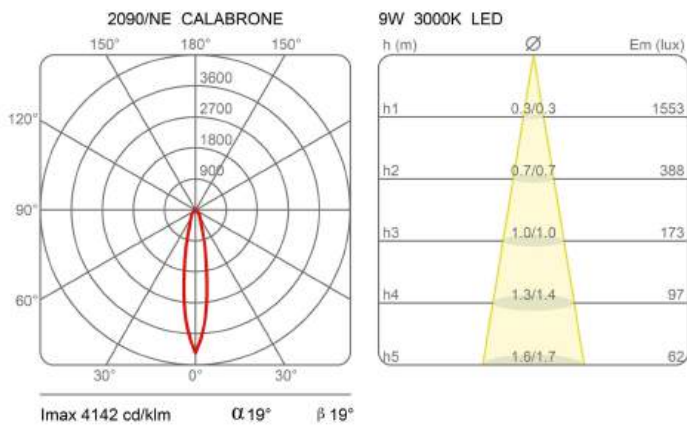

Certifications

Photometric curves