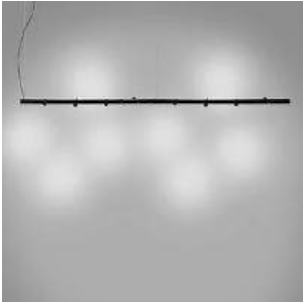

Modular hanging lamp. Painted aluminium structure with 4 adjustable and directional spots with integrated LED light source. Electronic drivers into the box fixed at the ceiling. Also available the joint of connection for the combination of more modules (code 30869).

Interchangeable lens 10° - 40° (on request).

Award

Family	Calabrone
Typology	Pendant
Utilisation	Indoor

Dimensions

Profondità	7,5 cm
Lunghezza	270 cm
Diameter	4,5 cm
Power supply cable length	400 cm
Weight	7 Kg

Certifications

Photometric curves

Colour variant code

2090/G/DIM/NE

Black

Gallery

Accessories

30869