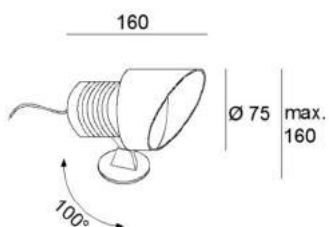

ATLANTIS 75

technical details

Accessories:

Ground spike, mounting box, micro junction box IP68 for cable from 6,5 to 12 mm, 3-pin with terminal

description

Outdoor-fixture,

for 230 V LED and halogen or 5 W LED, CRI>90, with built-in driver 230 V, housing made of aluminium with anti glare cone, IP65 (GU10) or IP68 (LED)

Colour finish: black

1x5W LED 25° / 3000K / CRI>90 / 505lm*
1xGU10 LED / 1x30W halogen / 230V

Including 2,5m cable H05RN-F 3 x 0,75mm²

*Lumen data are nominal value

Egger Licht GmbH

www.eggerlicht.com

EGGER*
LICHT