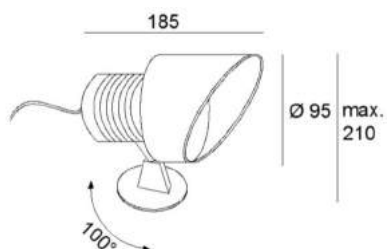

ATLANTIS 95

technical details

Accessories:

Ground spike, mounting box, micro junction box IP68 for cable from 6,5 to 12 mm, 3-pin with terminal

description

Outdoor-fixture,

7W, CRI>90 with built-in driver 230 V, housing made of aluminium with anti glare cone, IP68

Colour finish: black

1x7W LED 30° / 3000K / CRI>90 / 710lm*

Including 2,5m cable H05RN-F 3 x 0,75mm²

*Lumen data are nominal value

Egger Licht GmbH

www.eggerlicht.com

EGGER*
LICHT