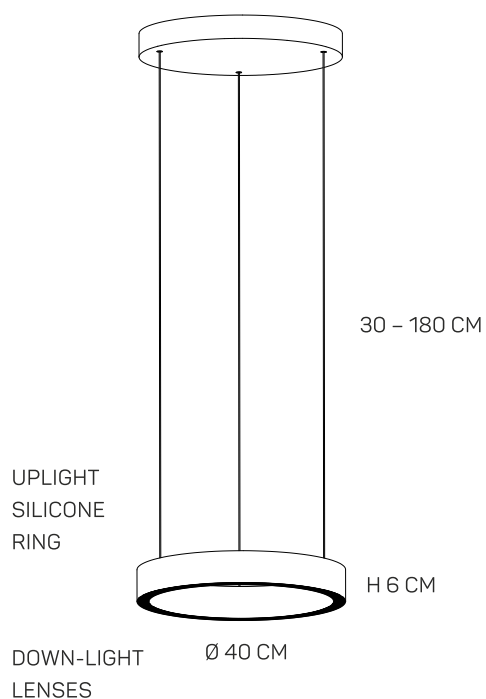

ARCELLA SMALL SOSPENSION

LOOM[®]
DESIGN

ARCELLA SMALL SOSPENSION

COLOR CANOPY: WHITE

COLOR BODY: VINTAGE BRONZE

LED 40 W

RA 90+

2700 K

FREE LIFTING STRUCTURE FROM 30 - 180 CM.

SIZE:

Ø 40 CM - HEIGHT 6 CM - WIDTH 2,3 CM