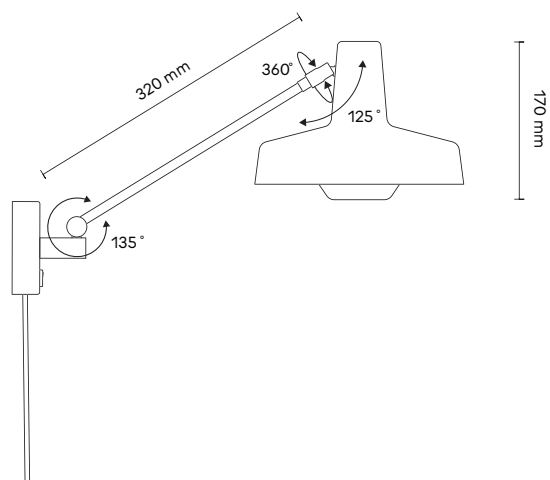

**Material:**

Steel, Aluminium

**Cord:**

**Bulb:**

Not included

**Light Source:**

E27, Max 70W

**Ratings:**

220–230 V; 50 Hz; IP 20; class I

**Certificates:**

CE | 874/2012 |

**Environment:**

Indoor

**Packaging:**

Width	305 mm
Depth	380 mm
Height	610 mm
Weight	3.5 kg

**GRUPA** AR-W-S