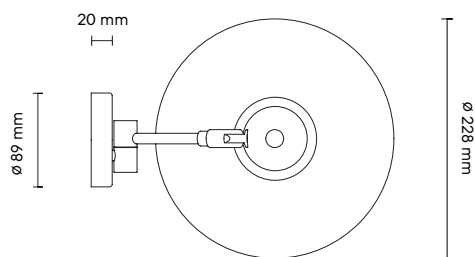

### Bulb:

Not included; max Ø65 mm, H115 mm

### Packaging:

|        |        |
|--------|--------|
| Width  | 300 mm |
| Depth  | 370 mm |
| Height | 210 mm |
| Weight | 2 kg   |

Ø 79 mm