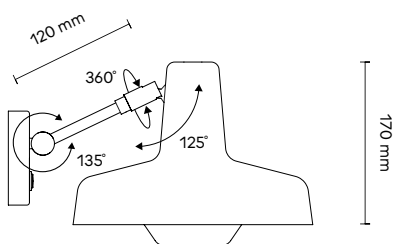

### Bulb:

Not included; max Ø65 mm, H115 mm

### Packaging:

|        |        |
|--------|--------|
| Width  | 300 mm |
| Depth  | 370 mm |
| Height | 210 mm |
| Weight | 2 kg   |

Ø 79 mm