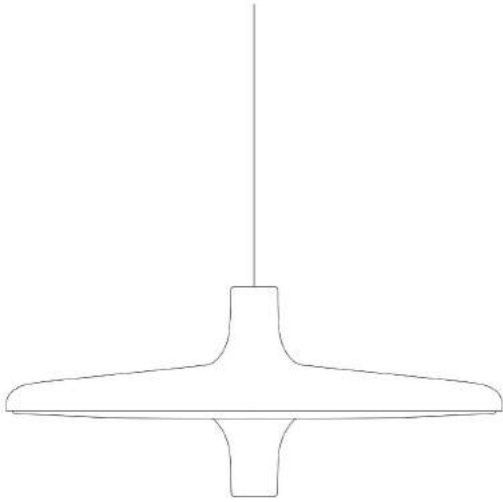

## 21019/DIM/NE Avro

design studio natural

Direct/diffused light suspension lamp with dimmable LED source.  
Painted aluminium structure in orange, light blue, white and black.  
Dimmable electronic driver inside the ceiling rose.

#### Dimensions

Width:	-
Height:	25 cm
Length:	-
Depth:	-
Diameter:	60 cm

Hole Diameter:	-
Hole Depth:	-
Net weight:	3,5 Kg

#### Light Source

Watt:	36W
Lumen:	5000 lm
Light Source:	led
CRI:	>80
duration:	50000
CCT:	2700K
Energy degree:	D

Avro multisocket

Dimensions

Width: -

Height: 25 cm

Length: -

Depth: -

Diameter: 60 cm

Hole Diameter: -