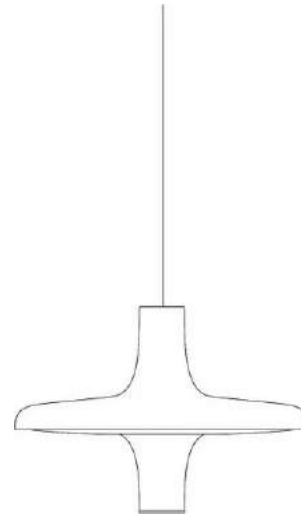

Direct/diffused light suspension lamp with LED source.  
Painted aluminium structure.  
Electronic driver inside the canopy.

Multisocket equipped with three 230V schuko and two USB outlets is available as a lamp accessory. Max power 2.3KW (code 40189).

Award

Family	Avro
Typology	Pendant
Utilisation	Indoor

**Dimensions**

Height	25 cm
Diameter	35 cm
Power supply cable length	200 cm
Weight	2.9 Kg

**Materials**

Structure	aluminium	Diffuser	methacrylate 040
Canopy	aluminium		