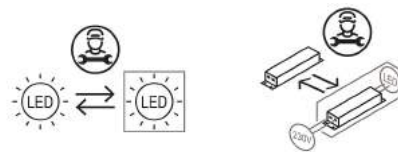

Certifications