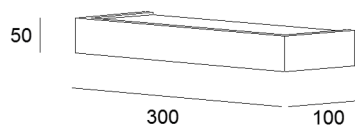

BRICK 30 LED

technical details

description

Wall luminaire,

18 W, CRI>90, with built-in driver, leading edge/
trailing edge dimmable, for direct and indirect lighting

Colour finish: white or chrome

18W LED / 2700K / CRI>90 / 1920lm*