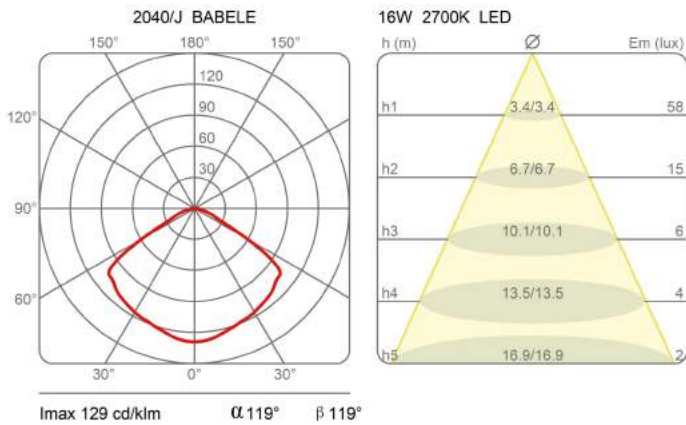

Certifications

Photometric curves