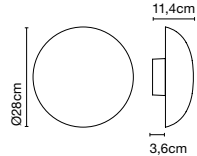

## **Marco Zanuso Jr**

**marset**

**Babila 18**

**Babila 28**

**Babila 18**

Light source:  
LED COB 230 VAC 8W 2700K CRI90 571lm  
Luminaire:  
230 VAC TRIAC 8,47W 89lm

**Babila 28**

Light source:  
LED COB 230 VAC 8W 2700K CRI90 571lm  
Luminaire:  
230 VAC TRIAC 8,47W 185lm