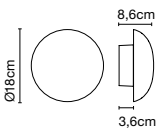

## **Marco Zanuso Jr**

**marset**

**Babila 18**

**Babila 28**

**Babila 18**

Light source:  
LED COB 230 VAC 8W 2700K CRI90 571lm  
Luminaire:  
230 VAC TRIAC 8,47W 89lm

**Babila 28**

Light source:  
LED COB 230 VAC 8W 2700K CRI90 571lm  
Luminaire:  
230 VAC TRIAC 8,47W 185lm