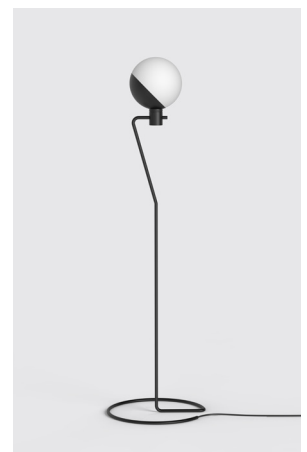

Baluna Floor Lamp

Product Fact Sheet

Code / Colour:
BA-F / Black / ●

Characteristics:
- Built-in dimmer
- Triple coated opal glass diffuser

Material:
Steel, Glass

Cord:
 2500mm

Bulb:
Included - Dimmable LED

Light Source:
E14, Max 6W

Ratings:
220-230 V; 50 Hz; IP 20; class I

Certificates:
CE | 874/2012 | A+

Environment:
Indoor

Packaging:

Width	390 mm
Depth	390 mm
Height	1415 mm
Weight	4 kg

GRUPA BA-F

 This luminaire is compatible with bulbs of the energy classes:

A ⁺⁺	} 
A ⁺	
A	
B	
C	
D	
E	

This luminaire is sold with a bulb of the energy class: A⁺

874/2012 