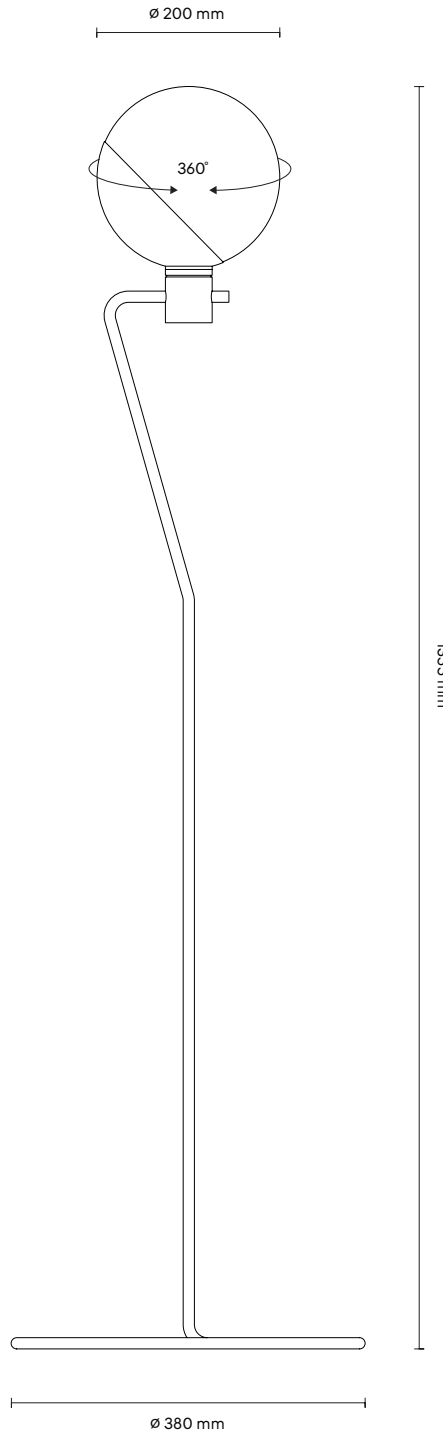

Baluna Floor Lamp

Product Fact Sheet

Code / Colour:
BA-F / Black / ●

Characteristics:
- Built-in dimmer
- Triple coated opal glass diffuser

Material:
Steel, Glass

Cord:
 2500mm

Bulb:
Included - Dimmable LED

Light Source:
E14, Max 6W

Ratings:
220-230 V; 50 Hz; IP 20; class I

Certificates:
CE | 874/2012 | A+

Environment:
Indoor

Packaging:

Width	390 mm
Depth	390 mm
Height	1415 mm
Weight	4 kg

GRUPA BA-F

 This luminaire is compatible with bulbs of the energy classes:

A ⁺⁺	} 
A ⁺	
A	
B	
C	
D	
E	

This luminaire is sold with a bulb of the energy class: A⁺

874/2012 