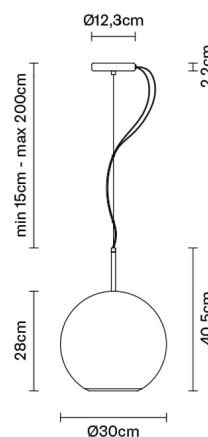

BELUGA ROYAL

D57A5312

Marc Sadler

Description

Pendant lamp with gold metallized glass diffuser and black nickel metal structure.

Dimensions

Voltage

220-240V

Energetic class A++

Available structure colours

- Black chrome

Included accessories

LED
Off-center cable fastener

Weight

Net: 4.54 kg
Gross: 5.36 kg

Packaging

Volume: 0.071 m³
Number of boxes: 1

Specs

EAC IP40