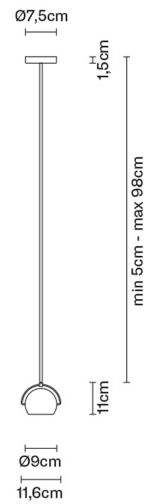

BELUGA COLOUR

D57A1100

Marc Sadler

Description

Pendant lamp with adjustable transparent crystal diffuser. Polished chrome-plated metal structure.

Dimensions

Voltage

220-240V

Bulb

Weight

Net: 1.1 kg
Gross: 3.1 kg

Packaging

Volume: 0.02 m³
Number of boxes: 1

Specs

IP20

In the same family

Table

Wall

Downlight

Wall/ceiling

Multiple wall/ceiling

Multiple wall/ceiling

Track pendant

Spot on track