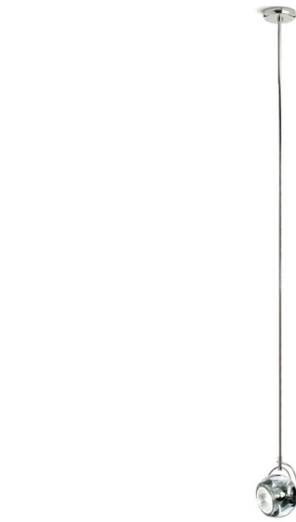

BELUGA COLOUR

D57A1100

Marc Sadler

Description

Pendant lamp with adjustable transparent crystal diffuser. Polished chrome-plated metal structure.

Dimensions

Voltage

220-240V

Socket

1xGU10

Light source and alternative bulbs

cod. A11101C20

cod. A11105C01

GU10 1x50W
HAGS/UB

GU10 1x7,2W

Energetic class D

Energetic class A+

Material

Crystal glass - Metal

Available diffuser colours

- Transparent
- Blue
- Red
- Copper
- Yellow
- Green

Available structure colours

- Chrome

Not included accessories