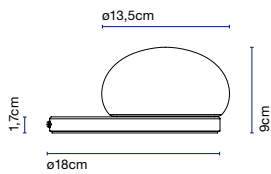

Bolita kaschkasch

marset

**Bolita****Bolita**

LED SMD 6,2W 24V 2700K

CRI90

Light source - 731lm

(included)

- White (RAL 9016)
- Umbra grey (RAL 7022)

Black electrical cord

Lacquered steel base housing the light source. A slightly magnetized opal blown glass diffuser rests atop the base and moves along the surface. The switch is located on the side of the base.