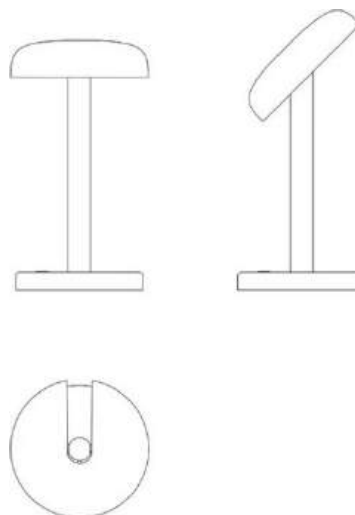

# Cabriolette Cordless

Studio Natural

colors

Typology Table  
Utilisation Indoor

5V 1.5 W 220 lm

direct light

adjustable light

Cordless table lamp providing direct adjustable light. Painted die-cast aluminium structure.  
Integrated LED light source. Rechargeable battery with USB-C cable included, duration 8 hours, battery supplied.  
USB charger to be ordered separately.

### Dimensions

Height 28 cm  
Diameter 14 (base) 15,5 (diffusore) cm  
Weight 1.5 Kg

### Materials

Structure aluminium      Diffuser methacrylate O40

Voltage 5V      Watt 1.5 W  
Dimming Touch on body      Lumen 220 lm  
CRI >80  
Duration 50000 h  
CCT 2700 K  
Energy class F