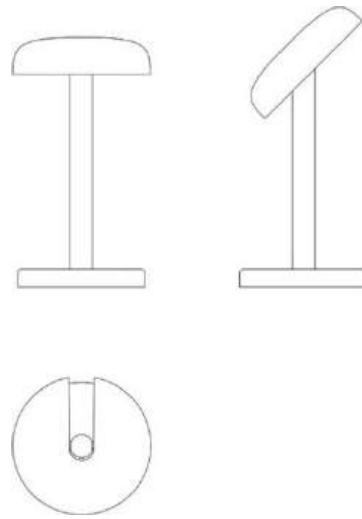

# Cabriolette

Studio Natural

colors

Typology Table  
Utilisation Indoor

230V 7.5 W 1110 lm

direct light

adjustable light

Table lamp providing direct adjustable light. Painted die-cast aluminium structure. White methacrylate diffuser. Integrated LED light source. Dimmable with button on cable. Driver on the plug.

Family Cabriolette  
 Typology Table  
 Utilisation Indoor

**Dimensions**

Height 28 cm  
 Diameter 14 (base) 15,5 (diffusore) cm  
 Weight 1.6 Kg

**Materials**

Structure aluminium Diffuser methacrylate O40