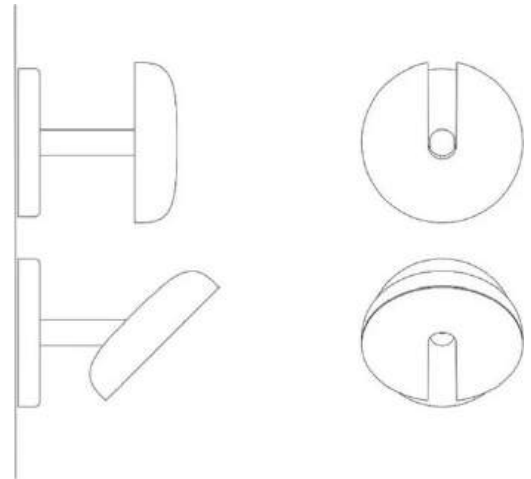

# Cabriolette

Studio Natural

colors

Typology Wall  
Utilisation Indoor

230V 14 W 2200 lm

direct light

adjustable light

Direct light wall lamp with adjustable reflector. Painted die-cast aluminium structure.  
White methacrylate diffuser.  
Integrated LED light source and driver.

### Dimensions

Profondità	15,5 cm
Diameter	14 (base) 15,5 (diffusore) cm
Weight	1 Kg

### Materials

Structure	aluminium	Diffuser	methacrylate O40
-----------	-----------	----------	------------------

Voltage	230V	Watt	14 W
Non dimmable		Lumen	2200 lm
		CRI	>80
		Duration	50000 h
		CCT	2700 K
		Energy class	D