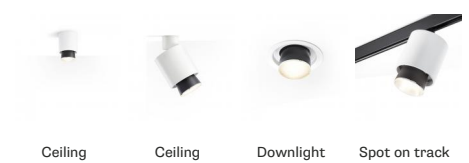

CLAQUE
F43A0201

Marc Sadler

Description

Pendant lamp with white painted aluminium structure and black painted aluminium detail.

Dimensions

Voltage

220-240V

Dimmable LED

TRIAC

Light source and alternative bulbs

LED 1x20W-34°
2700K
1700lm Cri 90+

Material

Aluminium

Available diffuser colours

Black

Available structure colours

White

Other colours available

Included accessories

LED

Weight Lamp

Net: 1.05 kg

Packaging

Gross weight: 1.24 kg
Volume: 0.008 m³
Number of boxes: 1

Specs

IP40

In the same family

Ceiling

Ceiling

Downlight

Spot on track