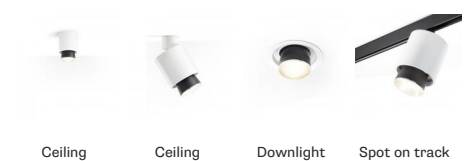

CLAQUE F43A0601

Marc Sadler

Description

Pendant lamp with white painted aluminium structure and black painted aluminium detail.

Voltage

220-240V

Dimmable LED

TRIAC

Specs

IP40

Dimensions

Material

Aluminium

Available diffuser colours

■ Black

Available structure colours

□ White

□ Other colours available

In the same family

Ceiling

Ceiling

Downlight

Spot on track