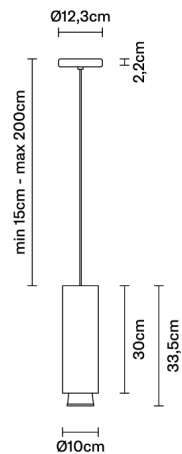

CLAQUE F43A0601

Marc Sadler

Description

Pendant lamp with white painted aluminium structure and black painted aluminium detail.

Voltage

220-240V

Dimmable LED

TRIAC

Light source and alternative bulbs

LED 1x20W-34°
2700K
1700lm Cri 90+

Included accessories

LED

Weight Lamp

Net: 1.82 kg

Packaging

Gross weight: 2.23 kg
Volume: 0.017 m³
Number of boxes: 1

Specs

IP40

Dimensions

Material

Aluminium

Available diffuser colours

■ Black

Available structure colours