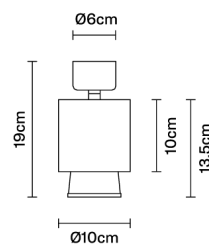

CLAQUE F43E0801

Marc Sadler

Dimensions

Description

Ceiling lamp with white painted aluminium structure and black painted aluminium detail.
Light fitting adjustable 360 degrees.

Voltage

220-240V

Dimmable LED

Spot on track

Weight Lamp

Net: 0.93 kg

Packaging

Gross weight: 1.02 kg
Volume: 0.007 m³
Number of boxes: 1

Specs

IP40