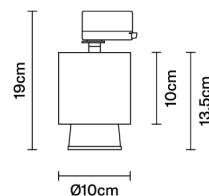

CLAQUE
F43J0276

Marc Sadler

Description

Track light with bronze anodized aluminium structure and black painted aluminium detail.
Light fitting adjustable 360 degrees.

Dimensions

Voltage
220-240V

Dimmable LED
TRIAC

Included accessories
LED

Not included accessories
Binario

Weight Lamp
Net: 0.84 kg

Packaging
Gross weight: 0.95 kg
Volume: 0.007 m³
Number of boxes: 1

Specs

IP40 

In the same family