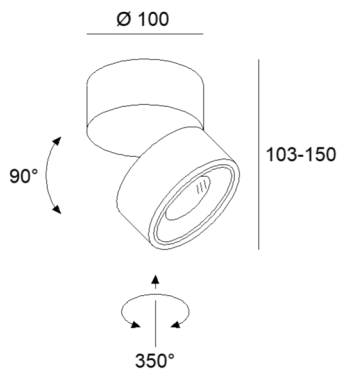

CLIPPO

technical details

Colours:

black/black

black/gold

white/white

white/gold

description

LED-wall and ceiling luminaire,

14 W CRI>90, with high-quality aluminium reflector and built-in driver 230 V, trailing edge dimmable, housing made of aluminium, adjustable (350°/90°), anti glare ring optionally gold, black or white

1x14W LED 32° / **2700K** / CRI>90 / 1310lm*
or
1x14W LED 32° / **3000K** / CRI>90 / 1375lm*

Optionally with DALI driver
Optionally with 3-phase universal adapter

Accessories:

Honey comb louver / 15° Reflector / 48° Reflector / 18° Lens