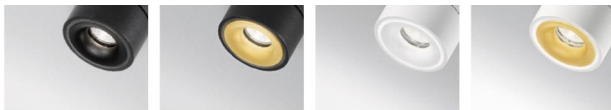

Colours:

black/black

black/gold

white/white

white/gold

LED-ceiling recessed luminaire,

14 W CRI>90, with high-quality aluminium reflector, housing made of aluminium, adjustable (350°/90°), anti glare ring optionally gold, black or white, please order driver separately

1x14W LED 32° / **2700K** / CRI>90 / 1310lm* / 500mA

or

1x14W LED 32° / **3000K** / CRI>90 / 1375lm* / 500mA