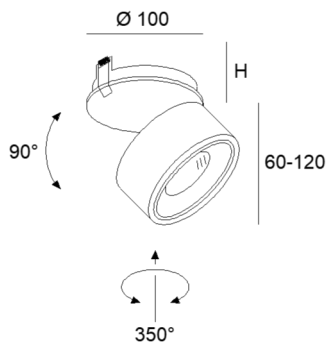

### technical details

### description

Ø 90

#### LED-ceiling recessed luminaire,

14 W CRI>90, with high-quality aluminium reflector, housing made of aluminium, adjustable (350°/90°), anti glare ring optionally gold, black or white, please order driver separately

#### Accessories:

Honey comb louver / 15° Reflector / 48° Reflector / 18° Lense

**Cut-out Dimensions: Ø 90mm**  
**Recessed Depth (H) min.: 45mm**

\*Lumen data are nominal value

Egger Licht GmbH

www.eggerlicht.com