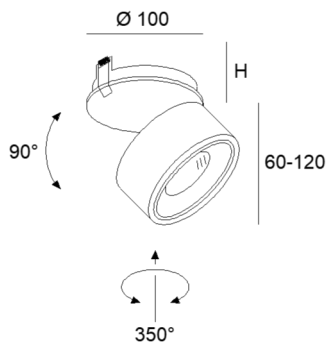

CLIPPO EP

technical details

description

Ø 90

Colours:

black/black

black/gold

white/white

white/gold

LED-ceiling recessed luminaire,

with dim to warm LED 13 W, CRI>90, with high-quality aluminium reflector, housing made of aluminium, adjustable (350°/90°), anti glare ring optionally gold, black or white, please order driver separately

1x13W LED 33° / **dim to warm** / 1910-3000K / CRI>90 / 120-1200lm* / 350mA

Accessories:

Honey comb louver / 24° Reflector / 50° Reflector

Cut-out Dimensions: Ø 90mm
Recessed Depth (H) min.: 45mm

*Lumen data are nominal value