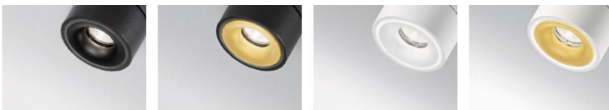

CLIPPO EP

technical details

description

Ø 90

Colours:

black/black

black/gold

white/white

white/gold

LED-ceiling recessed luminaire,

with dim to warm LED 13 W, CRI>90, with high-quality aluminium reflector, housing made of aluminium, adjustable (350°/90°), anti glare ring optionally gold, black or white, please order driver separately

1x13W LED 33° / **dim to warm** / 1910-3000K / CRI>90 / 120-1200lm* / 350mA

Accessories:

Honey comb louver / 24° Reflector / 50° Reflector

Cut-out Dimensions: Ø 90mm
Recessed Depth (H) min.: 45mm

*Lumen data are nominal value