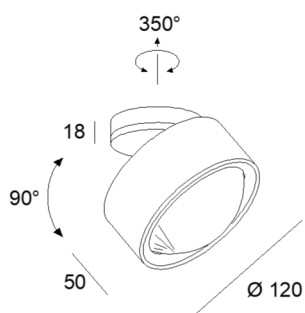

CLIPPO OPTIC

technical details

description

LED-wall and ceiling luminaire,

with dim to warm LED 10,5 W, CRI>90, with high-quality aluminium reflector and lens optics, with built-in driver 230 V, leading edge/trailing edge dimmable, housing made of aluminium, adjustable (350°/90°)

Colour finish: white or black

1x10,5W LED 35° / **dim to warm** / 1800K-3000K / CRI>90 / 35-1240lm*

Optionally with 3-phase universal adapter

Accessories:
24° Reflector / 50° Reflector

*Lumen data are nominal value