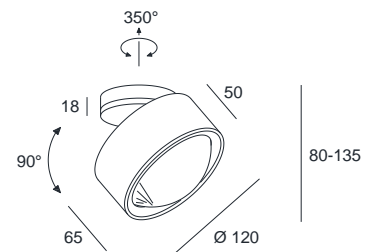

FIXTURE DIMENSIONS

DLS LIGHTING

www.dlslighting.com

*DLS
LIGHTING