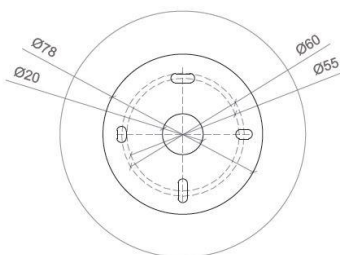

## SPECIFICATIONS

MOUNTING		CEILING / WALL
POWER	[W]	10,5
LAMP		built-in LED
LUMINOUS FLUX*	[lm]	35-1240
LIGHT COLOUR	[K]	1800-3000
CRI		>90
BEAM ANGLE	[°]	35 (default)
AVERAGE LIFETIME	[h]	L80/B50.000
LUMINOUS EFFICACY	[lm/W]	118
POWER SUPPLY	[V] [A]	220-240V AC 50/60 Hz
LED-DRIVER		INCLUDED
DIMMING		PHASE DIM
THROUGH-WIRING		YES
MATERIAL		ALUMINUM
INGRESS PROTECTION		IP20
PROTECTION CLASS		I
NET WEIGHT	[kg]	0,83
GROSS WEIGHT	[kg]	0,86
COLOUR (HOUSING)		WHITE ~RAL9003
COLOUR (HOUSING)		BLACK ~RAL9005

## LIGHT DISTRIBUTION

35°

\*Luminous flux values are nominal LED data at a operating temperature of 25° C

## MOUNTING DIMENSIONS