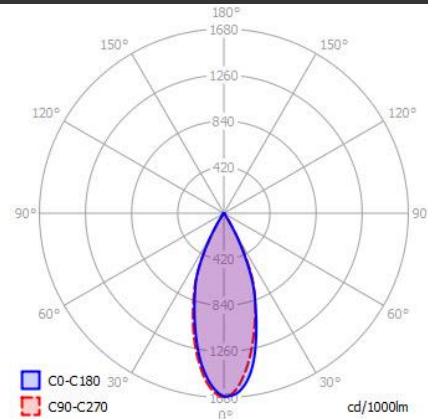

## SPECIFICATIONS

MOUNTING		CEILING / WALL
POWER	[W]	10,5
LAMP		built-in LED
LUMINOUS FLUX*	[lm]	35-1240
LIGHT COLOUR	[K]	1800-3000
CRI		>90
BEAM ANGLE	[°]	35 (default)
AVERAGE LIFETIME	[h]	L80/B50.000
LUMINOUS EFFICACY	[lm/W]	118
POWER SUPPLY	[V] [A]	220-240V AC 50/60 Hz
LED-DRIVER		INCLUDED
DIMMING		PHASE DIM
THROUGH-WIRING		YES
MATERIAL		ALUMINUM
INGRESS PROTECTION		IP20
PROTECTION CLASS		I
NET WEIGHT	[kg]	0,83
GROSS WEIGHT	[kg]	0,86
COLOUR (HOUSING)		WHITE ~RAL9003
COLOUR (HOUSING)		BLACK ~RAL9005

## LIGHT DISTRIBUTION

35°

\*Luminous flux values are nominal LED data at a operating temperature of 25° C