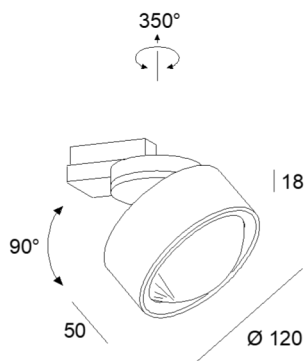

### description

#### LED-track luminaire,

with dim to warm LED 10,5 W, CRI>90, with high-quality aluminium reflector and lens optics, with built-in driver 230 V, leading edge/trailing edge dimmable, housing made of aluminium, adjustable (350°/90°)

Colour finish: white or black

1x10,5W LED 35° / **dim to warm** / 1800K-3000K / CRI>90 / 35-1240lm\*

Accessories:  
24° Reflector / 50° Reflector

\*Lumen data are nominal value