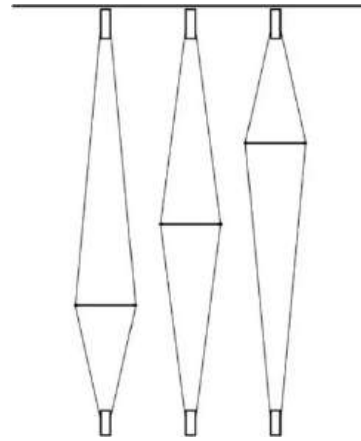

Coassiale

Vittorio Venezia

colors

Typology Ceiling

Utilisation Indoor

230V 2x 8.6 W 1080 lm (2160lm)

direct light

indirect light

Direct and indirect light, thanks to the LED light sources hold inside two colored aluminium cylindrical supports which are at the endpoint of the twice power cables. One is for the ceiling connection, the other one is used as a counter-weight. The light is reflected on a swivel disk in a white opal methacrylate material which spaces and slides along two cables, to create different light effects. Interior cylindrical support with a cable and an electronic driver on the plug.

Family Coassiale
 Typology Ceiling
 Utilisation Indoor

Dimensions

Height 250 cm
 Diameter 35 cm
 Weight 2.4 Kg

Materials

Structure aluminium Diffuser methacrylate

Voltage	230V	2 X Watt	8.6 W
Power unit	Included	Lumen	1080 lm (2160 lm)
Mounting Power Supply	External	CRI	>90
Power supply	Electronic power supply with cable and plug	Duration	50000 h
Non dimmable		CCT	3000 K
		Energy class	E