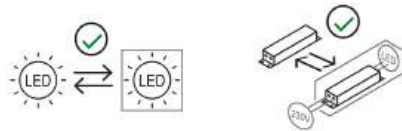

Certifications