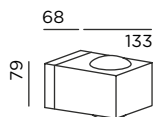

Lichtrichtung:
como

light technology:
230V Power LED
2700K
L70/50.000 h

dimmbare

installation:
1x cable entry point;
connection terminal
3x 1,5 mm²

material:
aluminium die-casting
powder-coated
glass lens

protection class:
IP65

light direction;
como

Größe in mm
size in mm

| Farbe colour | Art.-Nr. item no. | Systemleistung system performance |
|--|----------------------|--------------------------------------|
|  anthracite RAL 7016 | 92180-27-AN | 12 W/553 lm |
|  cool brown | 92180-27-CB | 12 W/553 lm |
|  space grey | 92180-27-SG | 12 W/553 lm |
|  pure white RAL 9016 | 92180-27-WH | 12 W/553 lm |
|  deep black RAL 9005 | 92180-27-BL | 12 W/553 lm |