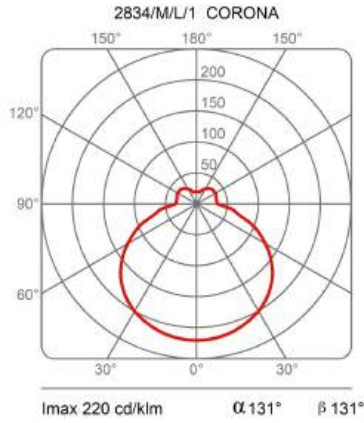

Corona

Ø 42 cm

Emiliana Martinelli

colors

Typology Wall Ceiling
Utilisation Indoor

230V 26 W 3200 lm

diffuse light

Wall or ceiling lamp for diffused light, metal painted structure. White opal methacrylate diffuser, central iridescent finishing methacrylate disk, from the blue tone to the red tone crossing, according to the angle, all the shades of color between these two colors. LED light source. Complete with electronic driver inside the body lamp.

Family	Corona
Typology	Wall Ceiling
Utilisation	Indoor

Dimensions

Height	10 cm
Diameter	42 cm
Power supply cable length	0 cm
Weight	1.4 Kg

Materials

Structure	methacrylate O40	Elementi	aluminium
-----------	------------------	----------	-----------

Photometric curves

Colour variant code

2834/M/L/1

White

Gallery