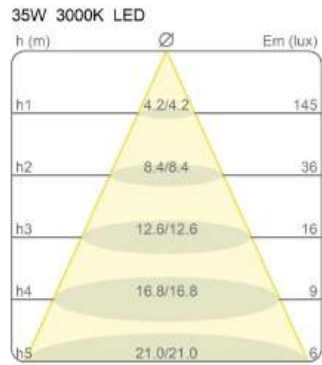

Corona

Ø 42 cm

Emiliana Martinelli

colors

Typology Wall Ceiling
Utilisation Indoor

230V 26 W 3200 lm

diffuse light

Wall or ceiling lamp for diffused light, metal painted structure. White opal methacrylate diffuser, central iridescent finishing methacrylate disk, from the blue tone to the red tone crossing, according to the angle, all the shades of color between these two colors. LED light source. Complete with electronic driver inside the body lamp.

Family	Corona
Typology	Wall Ceiling
Utilisation	Indoor

Dimensions

Height	10 cm
Diameter	42 cm
Power supply cable length	0 cm
Weight	1.4 Kg

Materials

Structure	methacrylate O40	Elementi	aluminium
-----------	------------------	----------	-----------

Photometric curves

Colour variant code

2834/M/L/1

White

Gallery