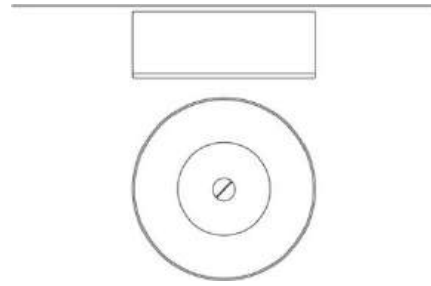

Corona

Ø 42 cm

Emiliana Martinelli

colors

Typology Wall Ceiling
Utilisation Indoor

230V 26 W 3200 lm

diffuse light

Wall or ceiling lamp for diffused light, metal painted structure. White opal methacrylate diffuser, central iridescent finishing methacrylate disk, from the blue tone to the red tone crossing, according to the angle, all the shades of color between these two colors. LED light source. Complete with electronic driver inside the body lamp.

Family	Corona
Typology	Wall Ceiling
Utilisation	Indoor

Dimensions

Height	10 cm
Diameter	42 cm
Power supply cable length	0 cm
Weight	1.4 Kg

Materials

Structure	methacrylate O40	Elementi	aluminium
-----------	------------------	----------	-----------

Photometric curves

Colour variant code

2834/M/L/1

White

Gallery