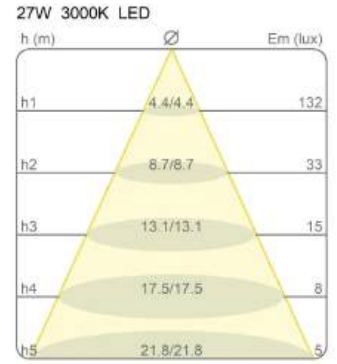

Corona

Ø 42 cm

Emiliana Martinelli

colors

Typology Wall Ceiling
Utilisation Indoor

230V 26 W 3200 lm

diffuse light

Wall or ceiling lamp for diffused light, metal painted structure. White opal methacrylate diffuser, central iridescent finishing methacrylate disk, from the blue tone to the red tone crossing, according to the angle, all the shades of color between these two colors. LED light source. Complete with electronic driver inside the body lamp.

Family	Corona
Typology	Wall Ceiling
Utilisation	Indoor

Dimensions

Height	10 cm
Diameter	42 cm
Power supply cable length	0 cm
Weight	1.4 Kg

Materials

Structure	methacrylate O40	Elementi	aluminium
-----------	------------------	----------	-----------

Photometric curves

Colour variant code

2834/M/L/1

White

Gallery