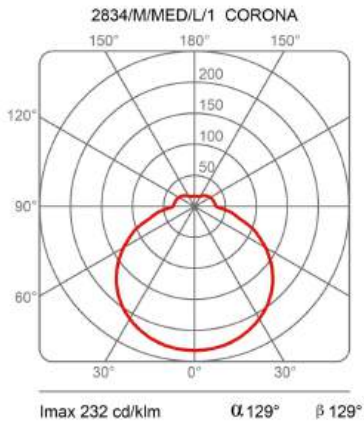

Corona

Ø 42 cm

Emiliana Martinelli

colors

Typology Wall Ceiling
Utilisation Indoor

230V 26 W 3200 lm

diffuse light

Wall or ceiling lamp for diffused light, metal painted structure. White opal methacrylate diffuser, central iridescent finishing methacrylate disk, from the blue tone to the red tone crossing, according to the angle, all the shades of color between these two colors. LED light source. Complete with electronic driver inside the body lamp.

Family	Corona
Typology	Wall Ceiling
Utilisation	Indoor

Dimensions

Height	10 cm
Diameter	42 cm
Power supply cable length	0 cm
Weight	1.4 Kg

Materials

Structure	methacrylate O40	Elementi	aluminium
-----------	------------------	----------	-----------

Photometric curves

Colour variant code

2834/M/L/1

White

Gallery