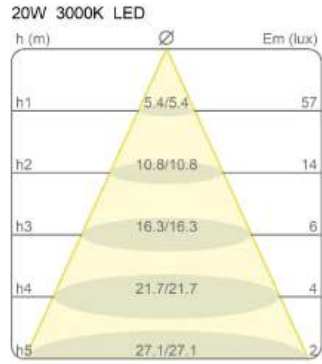

Corona

Ø 42 cm

Emiliana Martinelli

colors

Typology Wall Ceiling
Utilisation Indoor

230V 26 W 3200 lm

diffuse light

Wall or ceiling lamp for diffused light, metal painted structure. White opal methacrylate diffuser, central iridescent finishing methacrylate disk, from the blue tone to the red tone crossing, according to the angle, all the shades of color between these two colors. LED light source. Complete with electronic driver inside the body lamp.

Family	Corona
Typology	Wall Ceiling
Utilisation	Indoor

Dimensions

Height	10 cm
Diameter	42 cm
Power supply cable length	0 cm
Weight	1.4 Kg

Materials

Structure	methacrylate O40	Elementi	aluminium
-----------	------------------	----------	-----------

Photometric curves

Colour variant code

2834/M/L/1

White

Gallery