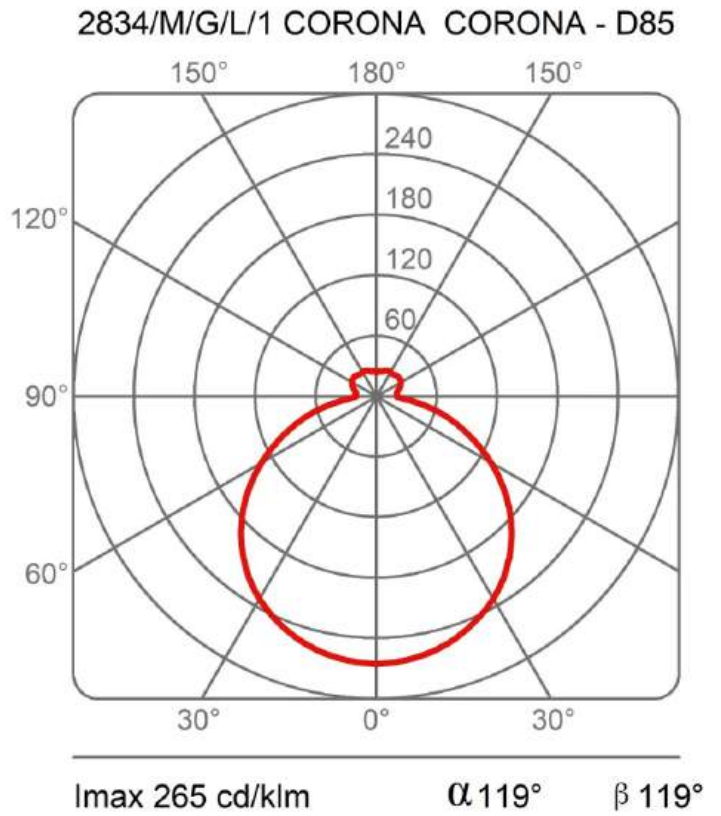

Corona

Ø 42 cm

Emiliana Martinelli

colors

Typology Wall Ceiling
Utilisation Indoor

230V 26 W 3200 lm

diffuse light

Wall or ceiling lamp for diffused light, metal painted structure. White opal methacrylate diffuser, central iridescent finishing methacrylate disk, from the blue tone to the red tone crossing, according to the angle, all the shades of color between these two colors. LED light source. Complete with electronic driver inside the body lamp.

Family	Corona
Typology	Wall Ceiling
Utilisation	Indoor

Dimensions

Height	10 cm
Diameter	42 cm
Power supply cable length	0 cm
Weight	1.4 Kg

Materials

Structure	methacrylate O40	Elementi	aluminium
-----------	------------------	----------	-----------

Voltage	230V	Watt	26 W
Power unit	Included	Lumen	3200 lm
Mounting Power Supply	Internal	CRI	>80
Power supply	Electronic power supply	Duration	50000 h
Non dimmable		CCT	3000 K
		Energy class	D

Certifications

Photometric curves

Colour variant code

2834/M/L/1

White

Gallery