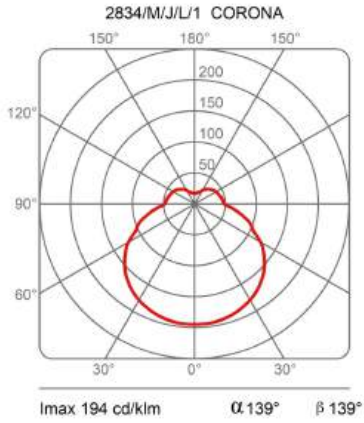

Corona

Ø 42 cm

Emiliana Martinelli

colors

Typology Wall Ceiling
Utilisation Indoor

230V 26 W 3200 lm

diffuse light

Wall or ceiling lamp for diffused light, metal painted structure. White opal methacrylate diffuser, central iridescent finishing methacrylate disk, from the blue tone to the red tone crossing, according to the angle, all the shades of color between these two colors. LED light source. Complete with electronic driver inside the body lamp.

Family	Corona
Typology	Wall Ceiling
Utilisation	Indoor

Dimensions

Height	10 cm
Diameter	42 cm
Power supply cable length	0 cm
Weight	1.4 Kg

Materials

Structure	methacrylate O40	Elementi	aluminium
-----------	------------------	----------	-----------

Photometric curves

Colour variant code

2834/M/L/1

White

Gallery