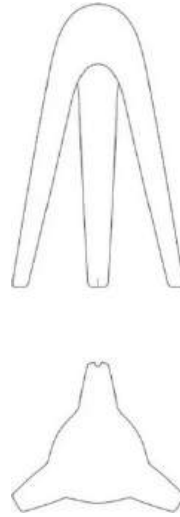

Cyborg Outdoor

Karim Rashid

colors

Typology Floor
Utilisation External

230V 10 W 1000 lm LED COB

indirect light

Outdoor lamp to be placed on the ground with electric cable and plug or it can be fixed to the ground using pickets. Structure in high-resistance concrete with water-proofer. LED light source.

Family Cyborg Outdoor
 Typology Floor
 Utilisation External

Dimensions

Height 61 cm
 Diameter 40 cm
 Weight 13 Kg

Materials

Structure cement Diffuser polycarbonate

Voltage	230V	Watt	10 W LED COB
Non dimmable		Lumen	1000 lm
		CRI	>80
		Duration	50000 h
		CCT	2700 K
		Energy class	F