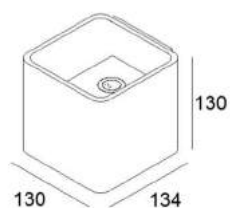

DIEGO

technical details

description

LED-wall luminaire,

2 x 4 W with built-in driver 230 V, CRI>90, housing made of aluminium, for direct and indirect lighting, to be used in indoor and outdoor areas, IP54

Colour finish: white

2x4W LED / 3000K / CRI>90 / 2x435lm*

*Lumen data are nominal value