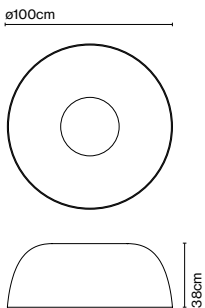

Djembé C 100.38

Djembé C 100.38
LED SMD 35W 1050mA
2700K CRI 90
Light source 4290lm
(included)

* 3000K available upon request

Shade made of bi-injected rotary moulded polyethylene: stone texture on the outer part and smooth satin white on the inner part of the fixture. Diffuser in lacquered grey aluminium.

- White (RAL 1013)
- Grey (RAL 7022)
- Red (RAL 3011)
- Blue sky

dimmable

- [Download](#) Assembly instructions
- [Download](#) Energy label
- [Download](#) 2D
- [Download](#) 3D
- [Download](#) Photometric data

info@marset.com