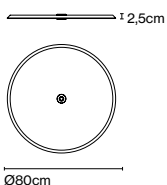

Accessory Djembé Sound

PET accessory for the sound damping of a space. Only available for Djembé 100.38 and Djembe C100.38.

- [Download](#) Assembly instructions
- [Download](#) Energy label
- [Download](#) 2D
- [Download](#) 3D
- [Download](#) Photometric data