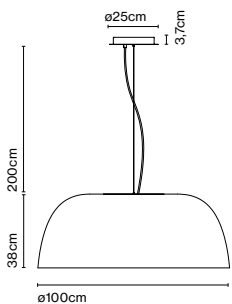

Djembé 100.38

Light source:
LED SMD 1050mA 33,8W
2700K CRI90 4037lm

Luminaire:
220 - 240 VAC TRIAC 38,36W 2519lm
220 - 240 VAC DALI 38,6W 2519lm

* 3000K available upon request

Black electrical cord

Shade made of bi-injected rotary moulded polyethylene: stone texture on the outer part and smooth satin white on the inner part of the fixture. Diffuser in lacquered grey aluminium.

- White (RAL 1013)
- Grey (RAL 7022)
- Red (RAL 3011)
- Blue sky