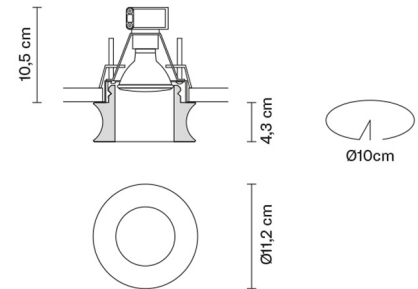

FARETTI

D27F5101

Pamio Design / Luca Scacchetti

Description

Downlight with satin crystal diffuser.

Dimensions

Voltage

220-240V

Socket

1xGU10

Material

Crystal glass

Light source and alternative bulbs

cod. A11105C01

GU10 1x7W - LED
Max Watt. 50W

Available diffuser colours

- White
- Other colours available

Not included accessories

Bulb

In the same family

Weight Lamp

Net: 0.9 kg

Packaging

Gross weight: 1.02 kg
Volume: 0.008 m³
Number of boxes: 1

Specs

IP20