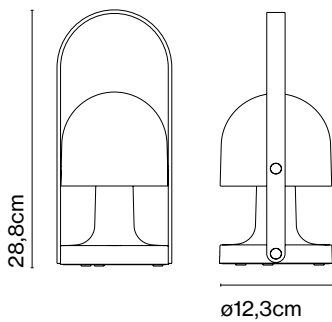

## Inma Bermúdez

**marset**

FollowMe

**FollowMe**

LED 4,7W Warm light  
Luminaire 135lm  
Light Source 240lm  
(included)

**Battery:**

5 hours in peak power  
10 hours in half power  
20 hours in a quarter power