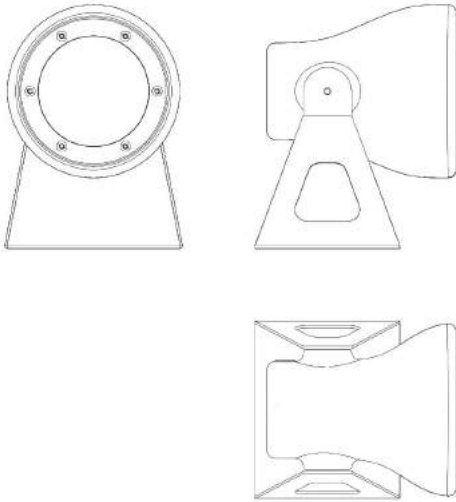

#### Dimensions

Width:	-
Height:	30 cm
Length:	-
Depth:	25
Diameter:	18 cm

Hole Diameter:	-
Hole Depth:	-
Net weight:	2 Kg

#### Device Specifications

Type of emission:	direct	Power cable length:	-	Driver:	-
Power:	-	Steel cable length:	-	Power supply assembly:	-
Light output:	-	Glow Wire Test:	-	Power supply:	-
Beam angle:	-	Impact Resistance:	-	Type of dimming:	-
				Voltage:	230V

Dimensions

Width: -

Height: 30 cm

Length: -

Depth: 25

Diameter: 18 cm

Hole Diameter: -

Hole Depth: -