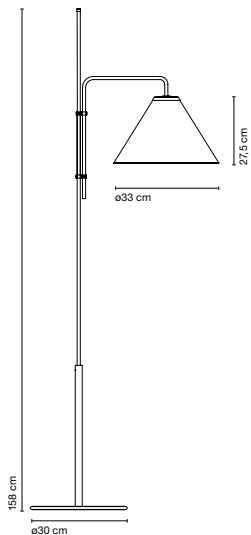

Funiculí

Lluís Porqueras

marset

Funiculí Fabric

Funiculí Fabric

E27 LED Standard 8W

Black electrical cord

Base and stem in lacquered iron. White or sand polyester shade, made of a PVC-PET laminated film. Base wrapped with black rubber.

- Black-White
- Black-Sand

- [Download](#) Assembly instructions
- [Download](#) 2D
- [Download](#) 3D
- [Download](#) Photometric data
- [Download](#) Energy label

Range

Watch the video
info@marset.com
www.marset.com