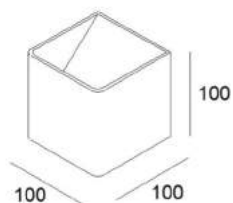

GINO

technical details

description

LED-wall luminaire,

1 x 6 W, CRI>90, with built-in driver 230 V, housing made of extruded aluminium, leading edge/trailing edge dimmable, for direct and indirect lighting

Colour finish: white or black

1x6W LED / **2700K** / CRI>90/ 450lm*
or
1x6W LED / **3000K** / CRI>90/ 470lm*

*Lumen data are nominal value