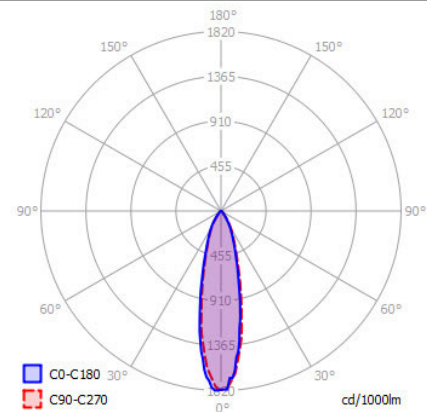

GEO

SPECIFICATIONS

MOUNTING		CEILING / WALL
POWER	[W]	5
LAMP		built-in LED
LUMINOUS FLUX*	[lm]	370
LIGHT COLOUR	[K]	2700
CRI		>90
BEAM ANGLE	[°]	24
AVERAGE LIFETIME	[h]	L80/B50.000
LUMINOUS EFFICACY	[lm/W]	74
POWER SUPPLY	[V] [A]	220-240V AC 50/60 Hz
LED-DRIVER		INCLUDED
DIMMING		NO
THROUGH-WIRING		NO
MATERIAL		ALUMINUM
INGRESS PROTECTION		IP20
PROTECTION CLASS		I
NET WEIGHT	[kg]	0,63
GROSS WEIGHT	[kg]	0,65
COLOUR (HOUSING)		WHITE ~RAL9004
COLOUR (HOUSING)		BLACK ~RAL9016

LIGHT DISTRIBUTION

24°

*Luminous flux values are nominal LED data at a operating temperature of 25° C

OPTIONS / OPTIONAL ACCESSORIES

Colours

white

black

MOUNTING DIMENSIONS