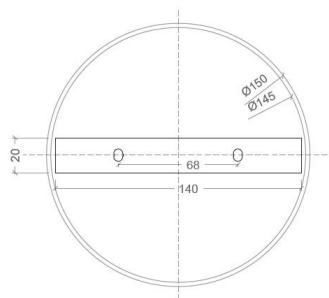

GEO

SPECIFICATIONS

MOUNTING		CEILING / WALL
POWER	[W]	5
LAMP		built-in LED
LUMINOUS FLUX*	[lm]	370
LIGHT COLOUR	[K]	2700
CRI		>90
BEAM ANGLE	[°]	24
AVERAGE LIFETIME	[h]	L80/B50.000
LUMINOUS EFFICACY	[lm/W]	74
POWER SUPPLY	[V] [A]	220-240V AC 50/60 Hz
LED-DRIVER		INCLUDED
DIMMING		NO
THROUGH-WIRING		NO
MATERIAL		ALUMINUM
INGRESS PROTECTION		IP20
PROTECTION CLASS		I
NET WEIGHT	[kg]	0,63
GROSS WEIGHT	[kg]	0,65
COLOUR (HOUSING)		WHITE ~RAL9004
COLOUR (HOUSING)		BLACK ~RAL9016

LIGHT DISTRIBUTION

24°

*Luminous flux values are nominal LED data at a operating temperature of 25° C

OPTIONS / OPTIONAL ACCESSORIES

Colours

white

black

MOUNTING DIMENSIONS