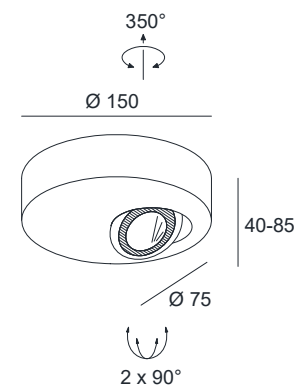

GEO

SPECIFICATIONS

MOUNTING		CEILING / WALL
POWER	[W]	5
LAMP		built-in LED
LUMINOUS FLUX*	[lm]	370
LIGHT COLOUR	[K]	2700
CRI		>90
BEAM ANGLE	[°]	24
AVERAGE LIFETIME	[h]	L80/B50.000
LUMINOUS EFFICACY	[lm/W]	74
POWER SUPPLY	[V] [A]	220-240V AC 50/60 Hz
LED-DRIVER		INCLUDED
DIMMING		NO
THROUGH-WIRING		NO
MATERIAL		ALUMINUM
INGRESS PROTECTION		IP20
PROTECTION CLASS		I
NET WEIGHT	[kg]	0,63
GROSS WEIGHT	[kg]	0,65
COLOUR (HOUSING)		WHITE ~RAL9004
COLOUR (HOUSING)		BLACK ~RAL9016

LIGHT DISTRIBUTION

24°

*Luminous flux values are nominal LED data at a operating temperature of 25° C

OPTIONS / OPTIONAL ACCESSORIES

Colours

white

black

MOUNTING DIMENSIONS

FIXTURE DIMENSIONS

DLS LIGHTING

www.dslighting.com

***DLS**
LIGHTING