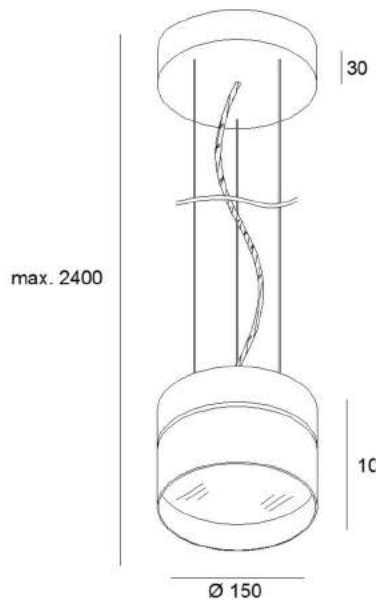

HANGING PIPER

technical details

description

LED-pendant,

15 W, CRI>90, with built-in driver 230 V, optionally leading edge/trailing edge dimmable, housing made of aluminium, with acrylic glass cover, cable may be cut to any length

Colour finish: white

1x15W LED / 3000K / CRI>90 / 1760lm*

*Lumen data are nominal value