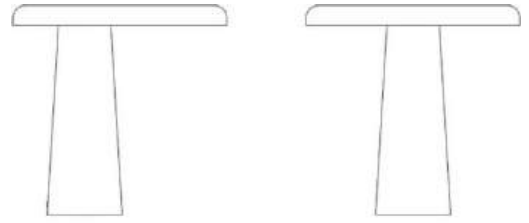

HOOP

Adolini+Simonini Associati

colors

Typology Table
Utilisation Indoor

230V 6 W 462 lm

indirect light

Table lamp with direct/diffused light. Moulded resin structure. White frost methacrylate diffuser. LED light source integrated. Electronic driver on the plug. Dimmable touch ON-OFF button on the reflector.

Family	HOOP
Typology	Table
Utilisation	Indoor

Dimensions

Height	21 cm
Diameter	21 cm
Power supply cable length	200 cm
Weight	1.6 Kg

Materials

Structure	resin	Diffuser	methacrylate
Riflettore	resin		

Voltage	230V	Watt	6 W
Power unit	Included	Lumen	462 lm
Mounting Power Supply	External	CRI	>80
		Duration	50000 h
Power supply	Electronic dimmable plug-in power supply unit	CCT	3000 K
Dimming	Touch on body	Energy class	