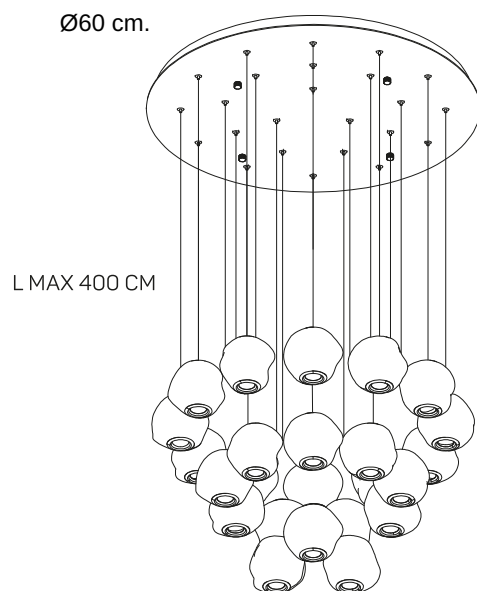

ICE BALL 24 PENDANT

LOOM[®]
DESIGN

Ø 10,5 CM

ICE BALL 24

CANOPY MATT BLACK

CABLE: BLACK

LENGTH: 400 CM

ICE BALL/ CLEAR ACRYLIC AND CHROME FINISH

LIGHTSOURCE

LED 4,2 WATT X 24

2700 KELVIN

LUMEN 6.872

LED DRIVER INSIDE CANOPY

220-240V