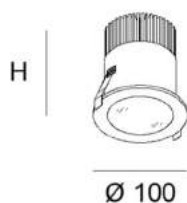

IDOWN 13

technical details

description

LED-recessed downlight ,

13 W, with high value aluminium reflector and special glass cover, please order driver separately, IP54

Colour finish: white

1x13W LED 30° / 3000K / 1360lm* / 350mA
15° beam angle on request

Cut-out Dimensions: Ø 85mm
Recessed Depth (H) min.: 110mm

*Lumen data are nominal value

Egger Licht GmbH
www.eggerlicht.com

EGGER*
LICHT