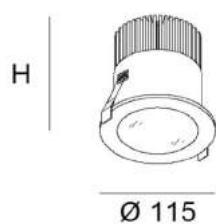

IDOWN 26

technical details

description

LED-recessed downlight,

26 W, with high value aluminium reflector and special glass cover, please order driver separately, IP54

Colour finish: white

1x26W LED 30° / 3000K / 2540lm* / 700mA
15° beam angle on request

Cut-out Dimensions: Ø 95mm
Recessed Depth (H) min.: 115mm

*Lumen data are nominal value

Egger Licht GmbH
www.eggerlicht.com

EGGER*
LICHT